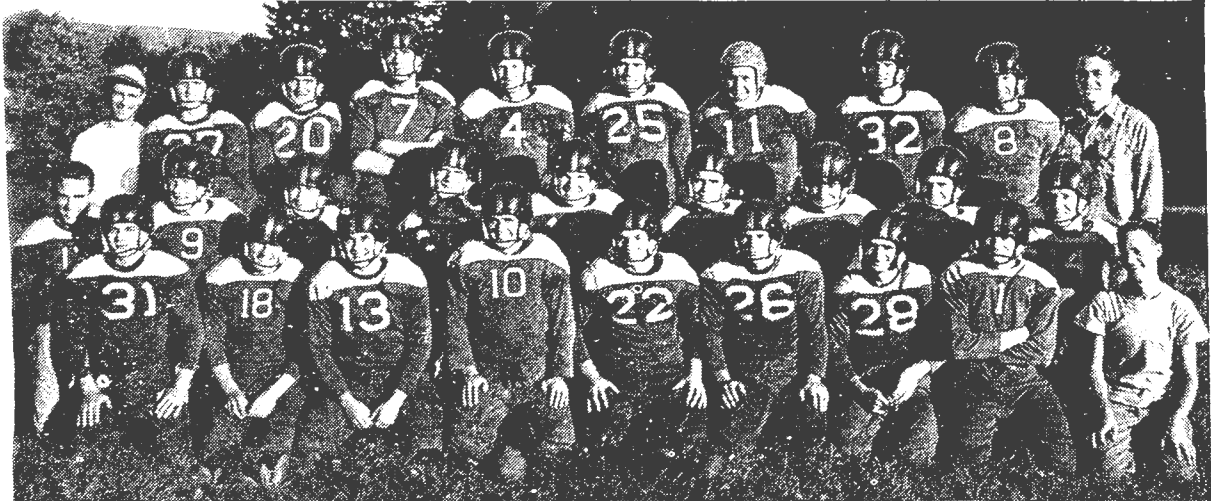

Pacific College "Quaker" Roster

Newberg, Oregon

PACIFIC COLLEGE'S 1948 grid squad: Back row, left to right—Coach Bales, M. Hampton, Weins, Thompson, Armstrong, Craven, Williams, Baker, St. George, Fendall. Middle—Magee, H. Antrim, Ralphs, Whittlesey, Ankeny, Fields, Beaver, Beebe, Lawrence. Bottom—Harmon, W. Antrim, Brightup, B. Hampton, Mardock, Haworth, Kimbell, Warner, Manager Hinshaw. Not pictured—Veale, B. Cadd, D. Cadd, J. Cadd, Starkey, E. Smith, Booth.

NO.	NAME	POS.	HGT.	WGT.	CLASS	HOMETOWN
1	Warner, Ray	HB	5-7	140	Jr.	Bocker, Texas
3	Booth, Mel	HB	5-6	155	Fr.	Metlakatla, Alaska
4	Armstrong, Bob	QB	6-1	170	Jr.	Portland, Ore.
6	Veale, Mel	HB	5-6	145	Jr.	Los Angeles, Calif.
7	Thompson, Rog	T	6-3	195	Soph.	Portland, Ore.
8	St. George, Gordon	T	5-11	170	Sr.	Bell, Calif.
9	Antrim, Harold	T	5-11	170	Fr.	Nampa, Idaho
10	Hampton, Bill	HB	5-7	175	Fr.	Salem, Ore.
11	Williams, Johnny	G	6-1	230	Fr.	Camas, Wash.
13	Brightup, Verne	G	5-10	175	Jr.	Caldwell, Idaho
14	Lawrence, Roy	G	5-6	180	Soph.	Glenns Ferry, Idaho
15	Cadd, Jack	HB	5-6	135	Jr.	Camas, Wash.
16	Cadd, Bob	FB	5-6	155	Sr.	Camas, Wash.
17	Magee, Harold	E	5-8	150	Soph.	Silverton, Ore.
18	Antrim, Wayne	E	5-9	145	Sr.	Nampa, Idaho
19	Ankeny, Harold	HB	6	210	Jr.	Salem, Ore.
21	Beaver, Eugene	C	5-11	165	Soph.	Camas, Wash.
22	Mardock, Bud	G	5-7	175	Soph.	Florence, Ore.
23	Beebe, Dick	E	5-9	175	Soph.	Homedale, Idaho
24	Fields, Bill	G	5-10	175	Fr.	Portland, Ore.
25	Craven, Earl	T	6-1	190	Sr.	Portland, Ore.
26	Haworth, Waldo	FB	5-8	170	Fr.	Star, Idaho
27	Hampton, Marvin	E	5-11	150	Fr.	Salem, Ore.
28	Kimbell, Chet	HB	5-6	130	Soph.	Camas, Wash.
29	Ralphs, Clifton	C	5-11	175	Fr.	Star, Idaho
30	Whittlesey, Nate	T	5-11	175	Sr.	Lindsay, Calif.
31	Harmon, Howard	QB	5-9	160	Fr.	Puyallup, Wash.
32	Baker, J. D.	E	6	165	Fr.	Greenleaf, Idaho
	Smith, Eugene	G	5-11	170	Jr.	Caldwell, Idaho
	Starkey, Frank	E	5-10	170	Fr.	Orland, Calif.
	Weins, Ben	HB	6	170	Fr.	Dallas, Ore.
	(*)Ferdall, Dave	E	5-11	165	Jr.	Newberg, Ore.
	(*)Cadd, Dick	HB	5-6	140	Sr.	Camas, Wash.

(*) Represents two members of original turnout who were injured early in season, making them unable to continue to play.

COACH
George Bales, Athletic Director

TRAINER
Jack Martin, San Diego, Calif.

MANAGER
Keith Hinshaw, Newberg