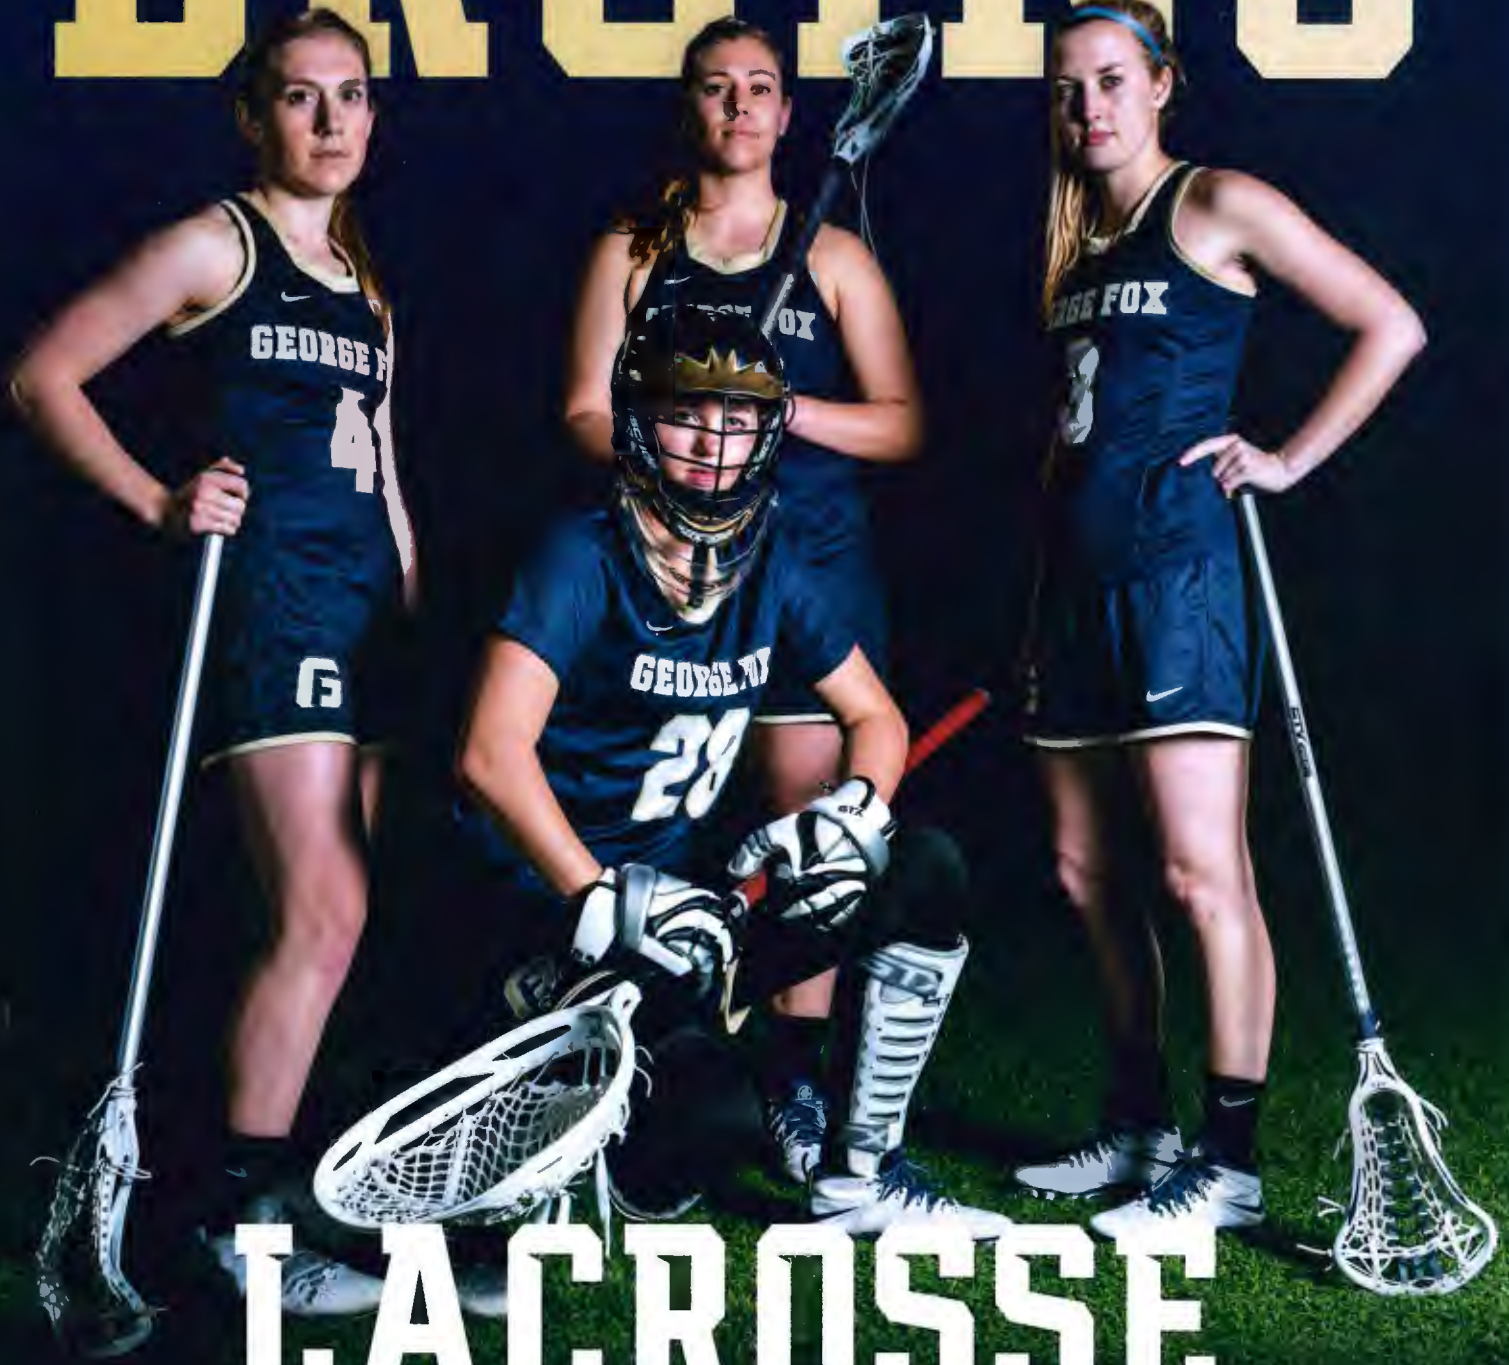

GEORGE FOX UNIVERSITY

BRUINS

LACROSSE

2015-16

SEASON INFORMATION

2016 ROSTER

Season Preview

The 2015 season was history in the making for the George Fox women's lacrosse program after earning an 11-5 record and taking third in the Northwest Conference. This year, the Bruins look poised to make an even bigger splash in the NWC and hope to expand on that progress with first team All-NWC honorees Alexa Nakashimada and Miranda Edwards leading the way.

Nakashimada returns for her senior season with the Bruins after playing and starting in all 16 games last year. She was second on the team in points (59), goals (43) and assists (16). She won 30 draw controls and picked up 23 ground balls. Her 72 shots were second on the team and she recorded an 87.5 shots-on-goal percentage. "Going into our third season we have eight players who have been here since the inception of Bruin lacrosse in 2012, including senior captain Alexa Nakashimada, a dominant player of ours in the NWC," said head coach Natalie Harrington. "We have made leaps and bounds as a team, growing stronger in unison, really molding together as a team." Her partner in crime, Edwards, was dangerous anytime the ball was in her stick. She led the team in almost every statistic and was a force to reckon with on the field. Edwards was first in goals (59), points (60), shots (118) and shots on goal (92).