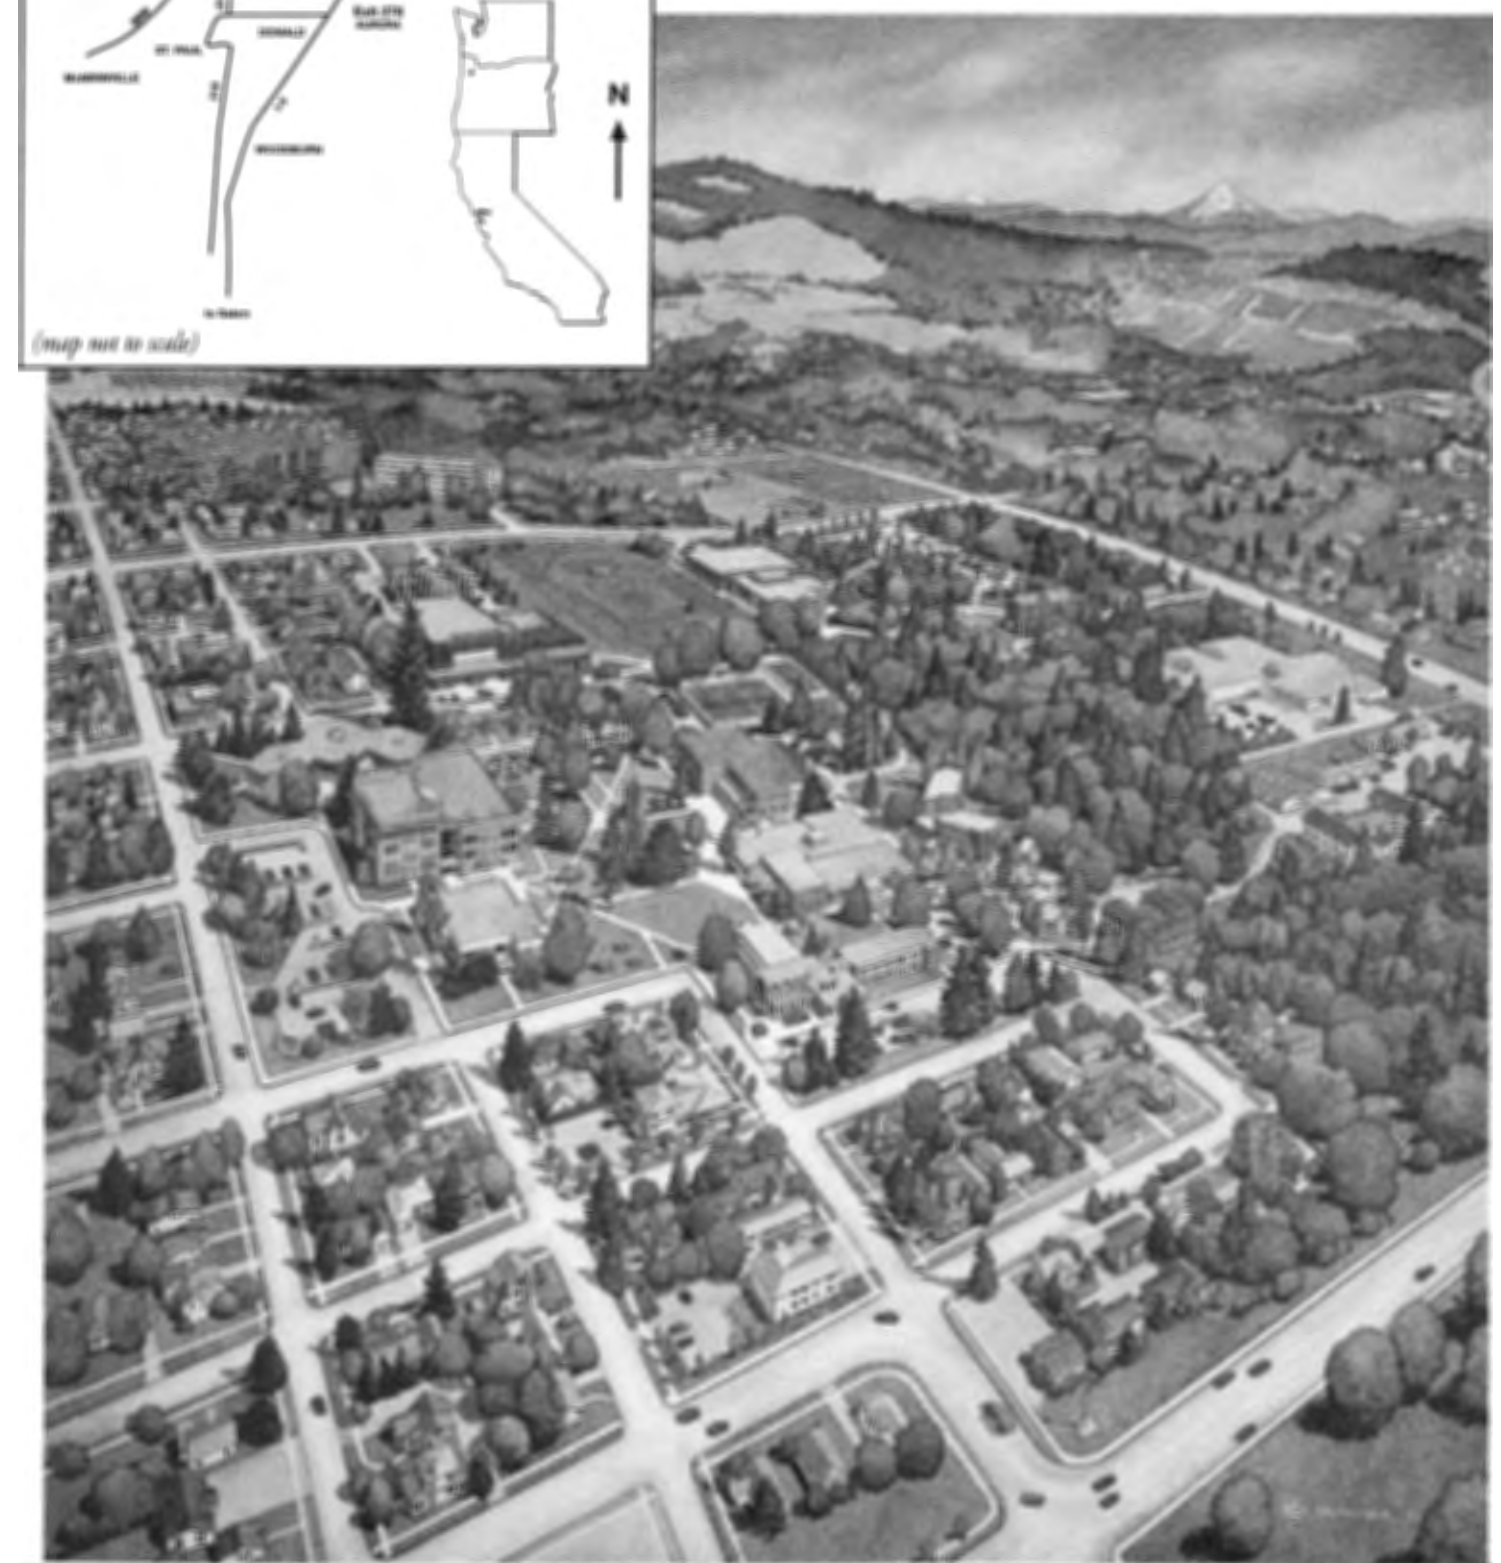

ROUTES TO THE CAMPUS

DIRECTIONS FROM I-5

From the south, take the Donald/Aurora exit (278) north of Salem. Follow the signs to Newberg.

From the north, take the Tigard/Newberg exit (294) shortly after leaving Portland city limits. Stay on 99W until reaching Newberg.

Follow 99W into Newberg, and turn north on Villa Road. Turn west on Fulton Street. Athletic offices are located in Wheeler Sports Center, adjacent to the track.