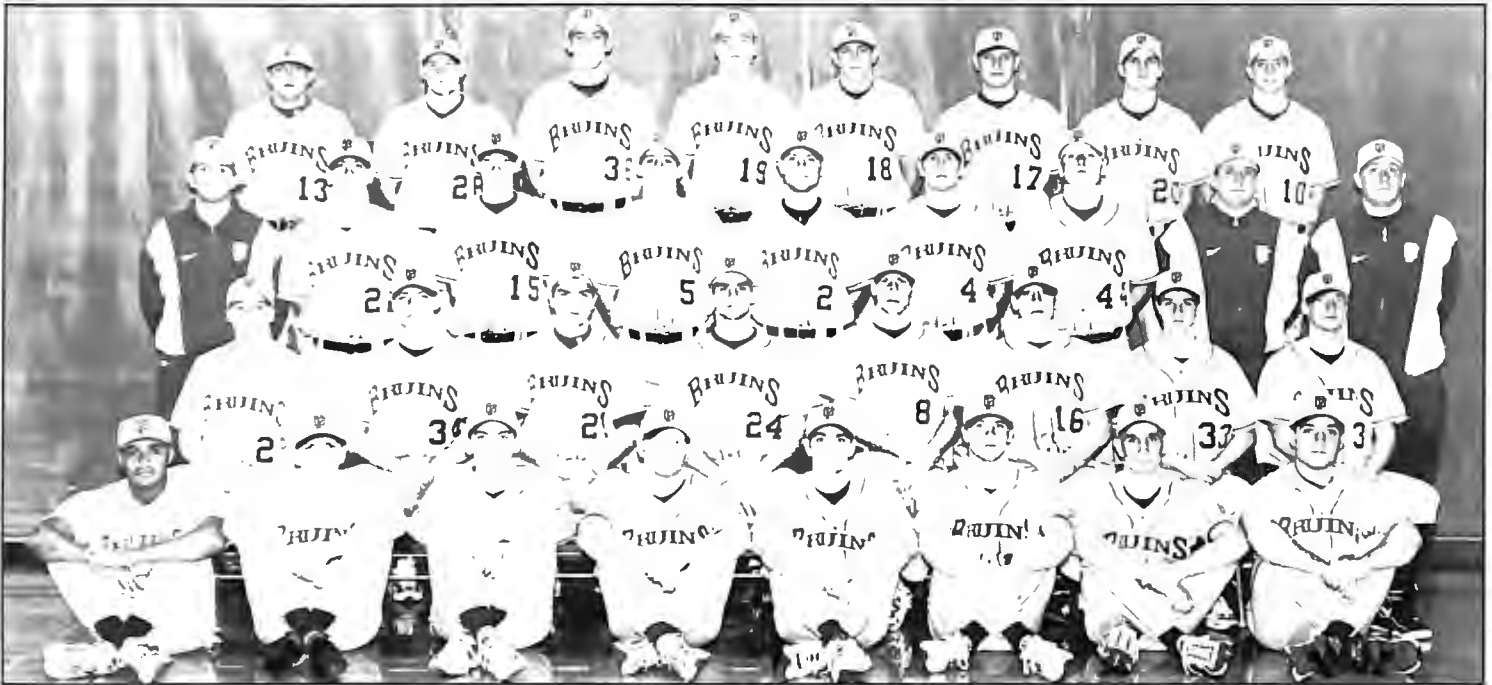

(front row, from left): Sundar Cook, Matt Unis, Will Clark, Jamie Johnson, Jason Wieg, David Farrell, Paul Andrewjeski, and Chad Hollabaugh, (second row) Jordan Smith, Grant Christy, Jason Seibel, Ryan Alvis, Lance Gilmore, Ryan LeBreton, Eric Beasley, and Jason Schilperoort, (third row) Pat Bailey, head coach, Mark Tyler, Sean Linder, Nate Swan, David Rasmussen, Mike Shear, Nate Barnett, Jim Reichenbach, assistant coach, and Geoff Loomis, assistant coach, (fourth row) Ryan Muñoz, Scott Spurlock, Travis Tobin, Adam Lapp, Marcus Muñoz, Matt Saltmarsh, Nate Fast, and Mike Piper.