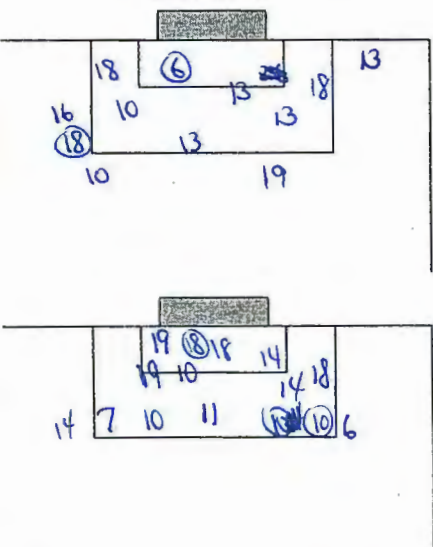

OFFICIAL NCAA® SOCCER BOX SCORE

VISITOR Linfield		HOME George Fox	
DATE 10/30/99	OFFICIALS		
WEATHER cool, sunny	ATTENDANCE 225		

VISITOR Linfield	2	3			5
HOME George Fox	1	0			1

SHOT CHART

VISITOR Linfield

SHOTS	GOALS	ASSTS.	NO.	NAME
				Warrick, David
	1		3	Mooney, Jim
			4	Drew, Blake
			5	Wheaton, Matt
II			6	Bishop, Tim
			8	Roth, David
III	II		10	McDonald, Chris
I			11	Gotschalk, Eric Tyler
III		1	14	Riley, Jake
III	II	II	18	Hopkins, Shanon
II			19	Dolan, Todd

HOME George Fox

NO.	SHOTS	GOALS	ASSTS.	NAME	POS.
				Baker, Chad	G/G
	3			Wilson, John	D/D
	8			Fleming, Kevin	D/D
	14	I		Langeliers, Kyle	M/D
	9			Austin, Ryan	F/D
	15	III		Brownlee, Merrick	D/M
	12	III		Moore, Adam	M/M
	10	II		Whitaker, Kean	D/M
	33	I	I	Johnson, Jamie	F/F
	26	II		Chapman, Nick	F/F
	7	II		Erickson, Bryan	M/F