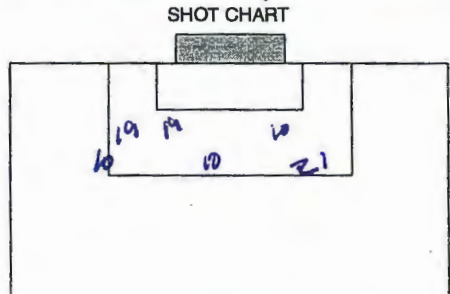

	1	2	OT	OT	F
VISITOR Puget Sound	-	11			2
HOME George Fox	-	-			0

SHOTS

✓	✓	✓	✓	✓	✓	✓	✓	✓	✓
11	12	13	14	15	16	17	18	19	20
21	22	23	24	25	26	27	28	29	30
31	32	33	34	35	36	37	38	39	40

CORNER KICKS

1/2	3	4	5	6	7	8	9	10	
11	12	13	14	15	16	17	18	19	20