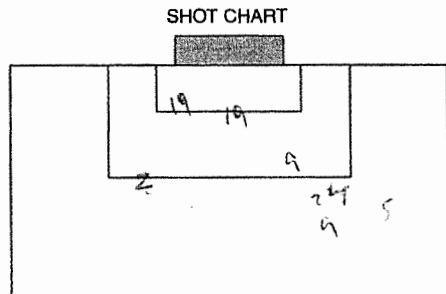

OFFICIAL NCAA® SOCCER BOX SCORE

VISITOR Whitman	HOME George Fox	
DATE 10/16/1999	OFFICIALS	
WEATHER Sunny + mild	ATTENDANCE	

	1	2	OT	OT	F
VISITOR Whitman	11				- 2
HOME George Fox	18	1	1		- 3

VISITOR				HOME						
SHOTS	GOALS	ASSTS.	NO.	NAME	POS.	NAME	NO.	SHOTS	GOALS	ASSTS.
11			9	Billy Payer-Euld	F	Bryan Erickson	7	11		
11	1		18	Ross Good	F	Merrick Brounce	15	11	1	
1			24	Olat Lakin	F	Janic Johnson	33	11		1
11		1	2	Rob Tompson	M	Adam Moore	12	1		
			15	Dan Millikan	M	Truce Johnson	19	11		
11	1		19	Scott Burns	M	Ryan Austin	9	11		
			3	Scott Kilpatrick	D	John Wilson	3	1		
			5	Josh Weissman	D	Kevin Fleming	8	11		
			6	El. Quisenberry	D	Kyle Langert	14			
			17	Dan Gestart	D	Chris Shields	16			
			1	Joe Cupp	GK	Chad Baker	0			

SUBSTITUTIONS

NO.	NAME	NO.	NAME
10	Nate Hoffman	31	Ryan Melvin
20	Calvin Hughes	26	Nick Chapman
4	Dan Anderson	18	Greg Lutzke
13	Tyson Ayers		
16	Nath Berts		

GOAL BY:	TEAM	TIME*	ASST(S).	DESCRIPTION
15	Ross Good	WMN	19 min	2 Rob Tompson
15	Merrick Brounce	GF	20 min	33
19	Scott Burns	WMN	39	
15	Greg Lutzke	GF	88	
15	Brounce	GF	102	

Handwritten notes: 04 keeper error, 3 deflected, shot 15, p's out to left, cut head & clipped out keeper

CAUTIONS & EJECTIONS: yellow # 85 min. watch