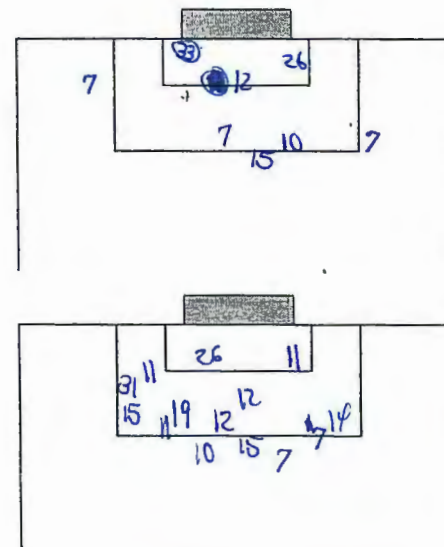

SHOT CHART

SUBSTITUTIONS

III		13	Harris, Phil		McLain, Ryan	31	I		
I		16	Short, Dustin		Carlson, Adam	11	III		
I		7	Wahid-Tari, Jeff		Shields, Chris	16			
					Johnson, Jesse	19	I		
					Tsehanatendis, Demetri	17			

GOAL BY:	TEAM	TIME*	ASST(S)	DESCRIPTION
Jamie Johnson	GF	19:48	Nick Chapman	header after corner kick & pass
Shanon Hopkins	L	21:44	Jim Mooney	fast break from right wing
Tim Bishop	L	23:06	Shanon Hopkins	right corner off keeper overtop Hopkins
Shanon Hopkins	L	51:28	-	rebound header
Chris McDonald	L	58:56	Jake Riley	fast break from left wing
Chris McDonald	L	71:26	Shanon Hopkins	fast break from right wing

CAUTIONS & EJECTIONS: yellows - (40:48) LC #16, CFU #3