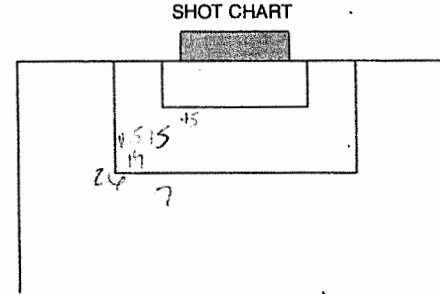

SHOTS

1	2	3	4	5	6	7	8	9	10
11	12	13	14	15	16	17	18	19	20
21	22	23	24	25	26	27	28	29	30
31	32	33	34	35	36	37	38	39	40

CORNER KICKS

1	2	3	4	5	6	7	8	9	10
11	12	13	14	15	16	17	18	19	20

GOALIE SAVES

1	2	3	4	5	6	7	8	9	10
11	12	13	14	15	16	17	18	19	20

FOULS

1	2	3	4	5	6	7	8	9	10
11	12	13	14	15	16	17	18	19	20
21	22	23	24	25	26	27	28	29	30

SHOTS

1	2	3	4	5	6	7	8	9	10
11	12	13	14	15	16	17	18	19	20
21	22	23	24	25	26	27	28	29	30
31	32	33	34	35	36	37	38	39	40

CORNER KICKS

1	2	3	4	5	6	7	8	9	10
11	12	13	14	15	16	17	18	19	20

GOALIE SAVES

1	2	3	4	5	6	7	8	9	10
11	12	13	14	15	16	17	18	19	20

FOULS

1	2	3	4	5	6	7	8	9	10
11	12	13	14	15	16	17	18	19	20
21	22	23	24	25	26	27	28	29	30

*Note: Time indicated should be total minutes and seconds into match.