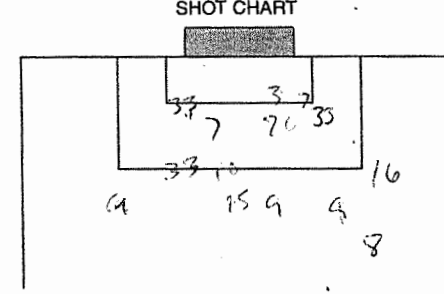

SHOTS

1	2	3	4	5	6	7	8	9	10
11	12	13	14	15	16	17	18	19	20
21	22	23	24	25	26	27	28	29	30
31	32	33	34	35	36	37	38	39	40

CORNER KICKS

1	2	3	4	5	6	7	8	9	10
11	12	13	14	15	16	17	18	19	20

GOALIE SAVES

1	2	3	4	5	6	7	8	9	10
11	12	13	14	15	16	17	18	19	20

FOULS

1	2	3	4	5	6	7	8	9	10
11	12	13	14	15	16	17	18	19	20
21	22	23	24	25	26	27	28	29	30

SHOTS

1	2	3	4	5	6	7	8	9	10
11	12	13	14	15	16	17	18	19	20
21	22	23	24	25	26	27	28	29	30
31	32	33	34	35	36	37	38	39	40

CORNER KICKS

1	2	3	4	5	6	7	8	9	10
11	12	13	14	15	16	17	18	19	20

GOALIE SAVES

1	2	3	4	5	6	7	8	9	10
11	12	13	14	15	16	17	18	19	20

FOULS

1	2	3	4	5	6	7	8	9	10
11	12	13	14	15	16	17	18	19	20
21	22	23	24	25	26	27	28	29	30

*Note: Time indicated should be total minutes and seconds into match.