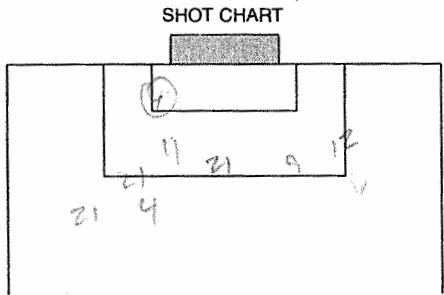

OFFICIAL NCAA® SOCCER BOX SCORE

VISITOR <i>Western Baptist (0-3)</i>	HOME <i>vs. George Fox (1-3)</i>	
DATE <i>9/18/1999</i>	OFFICIALS	
WEATHER <i>Sunny + hot</i>	ATTENDANCE <i>270</i>	

	1	2	OT	OT	F
VISITOR <i>Western Baptist</i>	<i>11</i>	<i>-</i>			<i>2</i>
HOME <i>George Fox</i>	<i>11</i>	<i>1</i>			<i>3</i>

SHOTS									
1	2	3	4	5	6	7	8	9	10
11	12	13	14	15	16	17	18	19	20
21	22	23	24	25	26	27	28	29	30
31	32	33	34	35	36	37	38	39	40
CORNER KICKS									
1	2	3	4	5	6	7	8	9	10
11	12	13	14	15	16	17	18	19	20
GOALIE SAVES									
1	2	3	4	5	6	7	8	9	10
11	12	13	14	15	16	17	18	19	20
FOULS									
1	2	3	4	5	6	7	8	9	10
11	12	13	14	15	16	17	18	19	20
21	22	23	24	25	26	27	28	29	30

VISITOR					HOME					
SHOTS	GOALS	ASSTS.	NO.	NAME	POS.	NAME	NO.	SHOTS	GOALS	ASSTS.
11	0		6	Tim Burke	F	Bryan Erickson	7	1	1	
11		1	11	Chad Barker	F	Nick Chapman	26			
11			12	David Burke	M	Kris Sorjonen	6			
1	0		14	Andy Tussen	M	Kevin Fleming	10			
11			4	Kevin Lundy	M	Adam Meert	12	1		
1			7	Ben Billups	M	Merrick Braunke	15	1	1	1
11			21	Nick Sidor	D	John Wilson	3			
11			2	Ryan Ferguson	D	Kevin Fleming	8			
11		1	9	Jeremiah Hansen	D	Ryan Austin	9			1
			16	Roger Sauer	D	Chris Shields	16			
				Nate Carter	bk	Chad Baker	10			

SUBSTITUTIONS

		22	Chris Craver	F	Ryan Bellum	31	11	0	
		8	Ben Billups	M	Jesse Johnson	8			
		19		F	James Johnson	3	11		
				F	Adam Carlson	11			

GOAL BY:	TEAM	TIME*	ASST(S)	DESCRIPTION
Bryan Erickson	WBU	14	Ryan Austin	Keeper out of box crossheader
Tim Burke	WBU	26	Jeremiah Hansen	cross to header
Merrick Braunke	WBU	29	none	Penalty kick
Andy Tussen	WBU	37	Chad Barker	cross to mid
Ryan Bellum	WBU	35	Merrick Braunke	1 pass center to forward

CAUTIONS & EJECTIONS: *yellow card #7 Erickson, 64 min*