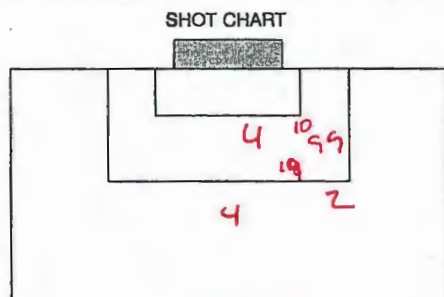

OFFICIAL NCAA® SOCCER BOX SCORE

VISITOR Pacific University		HOME vs. George Fox	
DATE 11/6/99	OFFICIALS		
WEATHER Overcast, mild		ATTENDANCE	

VISITOR	1	2	OT	OT	F
Pacific	-	11			2
HOME					
George Fox	11	11			5

VISITOR				HOME						
SHOTS	GOALS	ASSTS.	NO.	NAME	POS.	NAME	NO.	SHOTS	GOALS	ASSTS.
111			1	Alan Brinkmeier	GK	Chad Baker	0			
	1		2	Brad Day		John Wilson	3			
111	1		4	Chris Burke		Bryan Erickson	7	111	11	11
			5	Will Handler		Kevin Fleming	8			
			6	Joseph Maronick		Ryan Austin	9			11
			7	Jake Ferner		Kevin Whitaker	10			
111			9	David Perez		Adam Moore	12			
			13	Logan Williams		Kyle Langefelds	14			
			16	Aaron Mills		Merrick Brownie	15	111	11	1
			17	Brian Bell		Nick Chapman	26			
1			19	Todd Howarth		Janice Johnson	33	1111