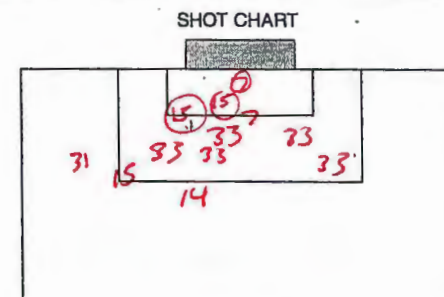

SUBSTITUTIONS

NO.	NAME	NO.	NAME
1	Kevin Arizo	31	Ryan Melvin
11	Dustin Sackett	19	Jesse Johnson
	18 Chris Burtch		
11	8 Tyson Friedrich		

GOAL BY:

TEAM	TIME*	ASST(S)	DESCRIPTION
15 Merrick Brownie	GFU 5	9 Ryan Austin	Center for letting
7 Bryan Erickson	GFU 22	9 Ryan Austin	chip to header
15 Merrick Brownie	GFU 29	Erickson	play off defender
7 Erickson		15 Brownie	chip to header off feet indirect
4 Chris Burke	PU 52		
10 Dustin Sackett	PU 80	7 Brad Day	corner to header
15 Brownie	GFU 85	7 Erickson	header to Brownie to goal

CAUTIONS & EJECTIONS:

- yellow #4 15:00 PU
- yellow #10 GFU 52 min.
- yellow #7 PU 63:00

SHOTS

X	X	X	X	X	X	X	X	X	X
1	2	3	4	5	6	7	8	9	10
11	12	13	14	15	16	17	18	19	20
21	22	23	24	25	26	27	28	29	30
31	32	33	34	35	36	37	38	39	40

CORNER KICKS

X	X	X	X	X					
1	2	3	4	5	6	7	8	9	10
11	12	13	14	15	16	17	18	19	20

GOALIE SAVES

X	X	X	X	X	X	X	X	X	X
1	2	3	4	5	6	7	8	9	10
11	12	13	14	15	16	17	18	19	20

FOULS

X	X	X	X	X	X	X	X	X	X
1	2	3	4	5	6	7	8	9	10
11	12	13	14	15	16	17	18	19	20
21	22	23	24	25	26	27	28	29	30

SHOTS

X	X	X	X	X	X	X	X	X	X
1	2	3	4	5	6	7	8	9	10
11	12	13	14	15	16	17	18	19	20
21	22	23	24	25	26	27	28	29	30
31	32	33	34	35	36	37	38	39	40

CORNER KICKS

X	X	X	X						
1	2	3	4	5	6	7	8	9	10
11	12	13	14	15	16	17	18	19	20

GOALIE SAVES

X	X	X	X	X	X	X	X	X	X
1	2	3	4	5	6	7	8	9	10
11	12	13	14	15	16	17	18	19	20

FOULS

X	X	X	X	X	X	X	X	X	X
1	2	3	4	5	6	7	8	9	10
11	12	13	14	15	16	17	18	19	20
21	22	23	24	25	26	27	28	29	30

*Note: Time indicated should be total minutes and seconds into match.