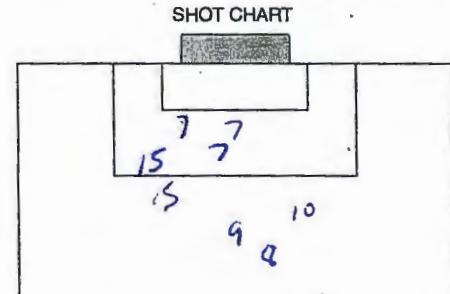

SHOTS

✓	✓	✓	✓	✓	✓	✓	✓	✓	✓
11	12	13	14	15	16	17	18	19	20
21	22	23	24	25	26	27	28	29	30
31	32	33	34	35	36	37	38	39	40

CORNER KICKS

✓	✓	3	4	5	6	7	8	9	10
11	12	13	14	15	16	17	18	19	20

GOALIE SAVES

✓	✓	✓	✓	✓	✓	✓	✓	✓	✓
11	12	13	14	15	16	17	18	19	20

FOULS

✓	✓	✓	✓	✓	✓	✓	✓	✓	✓
11	12	13	14	15	16	17	18	19	20
21	22	23	24	25	26	27	28	29	30

*Note: Time indicated should be total minutes and seconds into match.