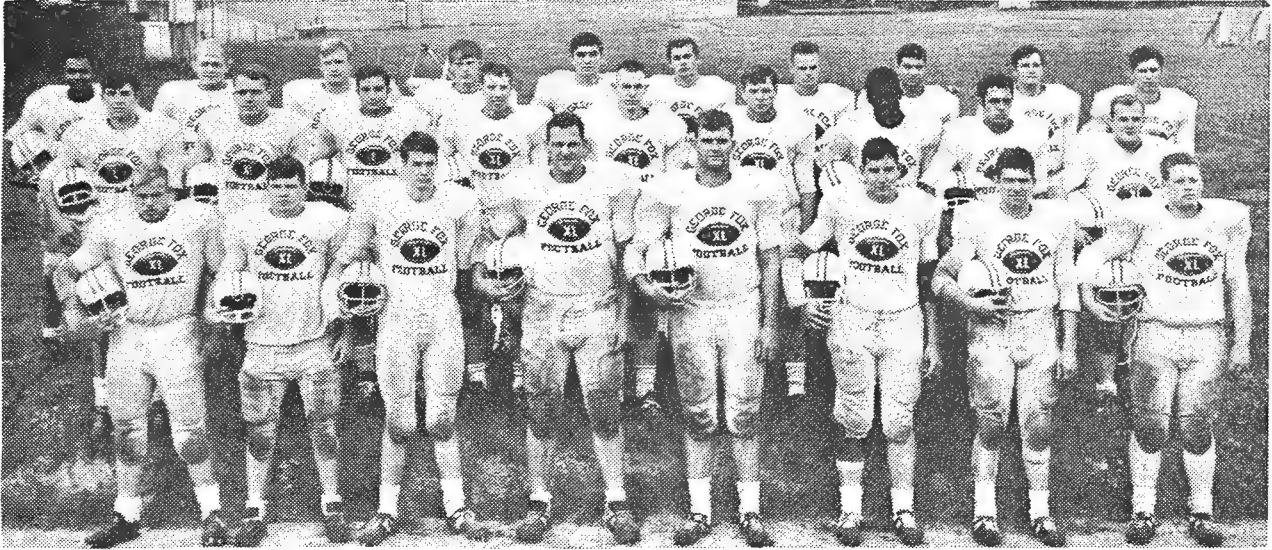

HEAD COACH : JERRY LOUTHAN

TRAINER : SNOW THORNSBERRY

ASSISTANT COACHES: DAVID BERG, PERRY KIMBERLY and DON CAREY

TEAM COLORS : OLD GOLD and NAVY BLUE

STATISTICIAN: DAVE GAULT

Offside

Illegal Procedure

Illegal Motion

Members of the 1968 Quaker Rally Squad are (left to right) Kathy Jensen, Nancy Phillips, Sandy Lemarr, Beth Burbank, and Marilyn McDonald.

TEAM MEMBERS AND COACHES

TEAM: (Front row, l. to r.) Dennis Martin, Tacoma, Wash.; Richard O'Brien, Dufur; Doug Peterson, Seattle; Bob Hadlock, Seattle; Randy Casey, Portland; Richard Craven, Astoria; Larry Craven, Astoria; Tom Mason, Salem.

Frank Colcord was a member of the 1916 basketball squad that twice defeated Oregon Agricultural College, now Oregon State University. In 1917 he was named all-conference guard for his outstanding play.